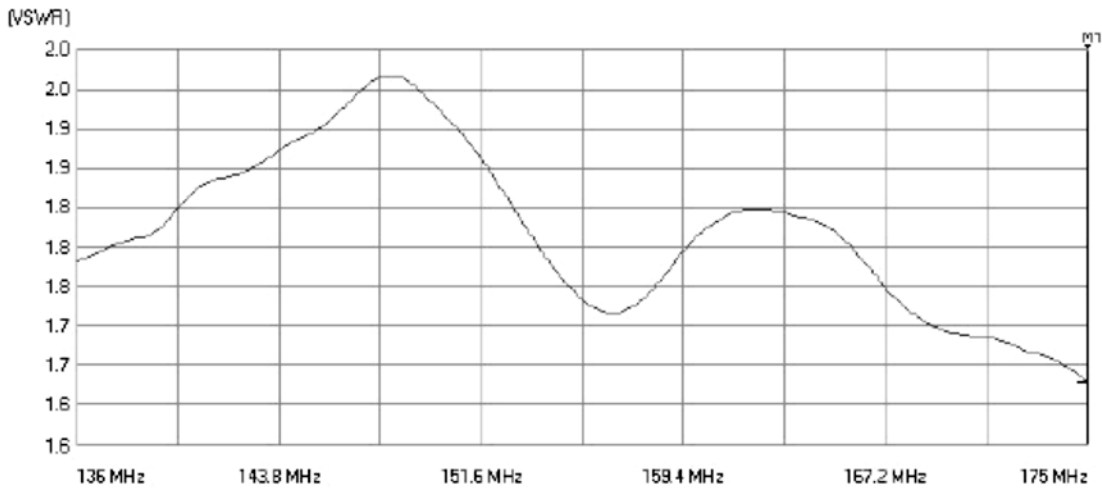

Data Sheet

System IAM:

3.5m 'RESQ'

136 - 175MHz

System Name:	System IAM 3.5m 'RESQ' 136-175MHz	
System Part Number:	Black:	952-203510-3-1
	Orange:	952-203510-5-1
	Blue:	952-203510-7-1
System Contents:	1 x 3.5m 51mm (11.5' 2") Integrated Antenna Mast 1 x Top Cap 3 x Guy Ropes 1 x Base Cap 6 x Red Rock Pegs 1 x Bag	
Deployed Height:	3.5m (11.5')	
Deployed Tube ID:	51mm (2")	
Mast Packed / Rolled Dimensions WxHxD:	150mm x 150mm x 150mm (6" x 6" x 6")	
System Weight:	2.3kg (5.1lb)*	
Frequency Range:	136 - 175MHz	
Radiation Pattern:	Omnidirectional	
Antenna Format:	Vertically Polarised Dipole	
Nominal Gain:	2.2 dBi	
VSWR:	< 2.1:1	
Power Rating:	25W c.w ¹	
Impedance:	50 ohms nominal	
Connection Type:	N-type(m) plug	
Construct and Finish:	Mast Body: PP-glass fibre composite with integrated dipole antenna External Finish: Polyester woven fabric in black, blue & orange Other colours available but MOQ will apply	
Environmental:	Operating Temp Range	-32 °C to +49 °C
	Storage Temp Range	-33 °C to +71 °C
	Waterproof & UV resistant	

* Without pegs

Notes: ¹Stated power rating is based on continuous transmit. Higher powers may be used depending on duty cycle and transmission duration protocols. Please contact your Rolatube representative to discuss your requirements before exceeding 25W.

3.5m RESQ Integrated Antenna Mast RF Data

1.0 VSWR

Rolatube 3.5m RESQ Integrated Antenna Mast (136 - 175 MHz) - VSWR Trace

2.0 Polar Plots (Gain dB)

3.0 Swept Gain (dBi)

3.5m RESQ Swept Gain

3.5m RESQ Integrated Antenna Mast Product Components