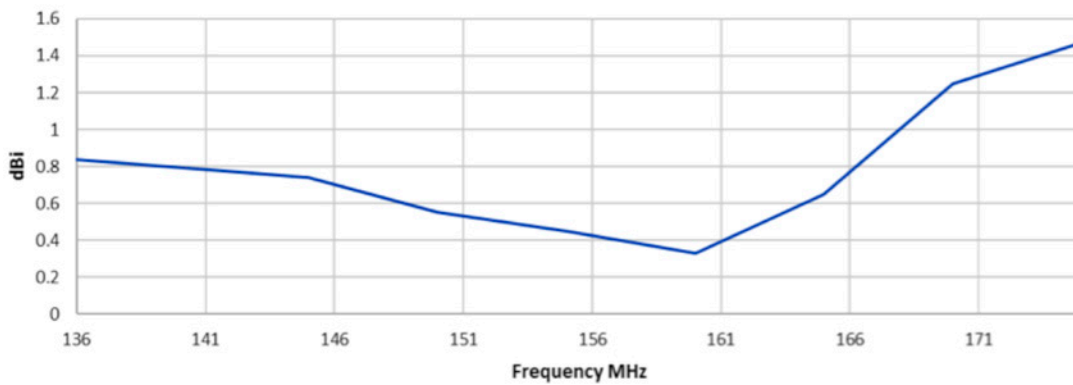

Data Sheet

System IAM:

3.5m 'RESQ'

136 - 175MHz

System Name:	System IAM 3.5m 'RESQ' 136-175MHz	
System Part Number:	Black:	952-203510-3-1
	Orange:	952-203510-5-1
	Blue:	952-203510-7-1
System Contents:	1 x 3.5m 51mm (11.5' 2") Integrated Antenna Mast 1 x Top Cap 3 x Guy Ropes 1 x Base Cap 6 x Red Rock Pegs 1 x Bag	
Deployed Height:	3.5m (11.5')	
Deployed Tube ID:	51mm (2")	
Mast Packed / Rolled Dimensions WxHxD:	150mm x 150mm x 150mm (6" x 6" x 6")	
System Weight:	2.3kg (5.1lb)*	
Frequency Range:	136 - 175MHz	
Radiation Pattern:	Omnidirectional	
Antenna Format:	Vertically Polarised Dipole	
Nominal Gain:	2.2 dBi	
VSWR:	< 2.1:1	
Power Rating:	25W c.w ¹	
Impedance:	50 ohms nominal	
Connection Type:	N-type(m) plug	
Construct and Finish:	Mast Body: PP-glass fibre composite with integrated dipole antenna External Finish: Polyester woven fabric in black, blue & orange Other colours available but MOQ will apply	
Environmental:	Operating Temp Range	-32 °C to +49 °C
	Storage Temp Range	-33 °C to +71 °C
	Waterproof & UV resistant	

* Without pegs

Notes: ¹Stated power rating is based on continuous transmit. Higher powers may be used depending on duty cycle and transmission duration protocols. Please contact your Rolatube representative to discuss your requirements before exceeding 25W.

3.5m RESQ Integrated Antenna Mast RF Data

1.0 VSWR

Rolatube 3.5m RESQ Integrated Antenna Mast (136 - 175 MHz) - VSWR Trace

2.0 Polar Plots (Gain dB)

3.0 Swept Gain (dBi)

3.5m RESQ Swept Gain

3.5m RESQ Integrated Antenna Mast Product Components