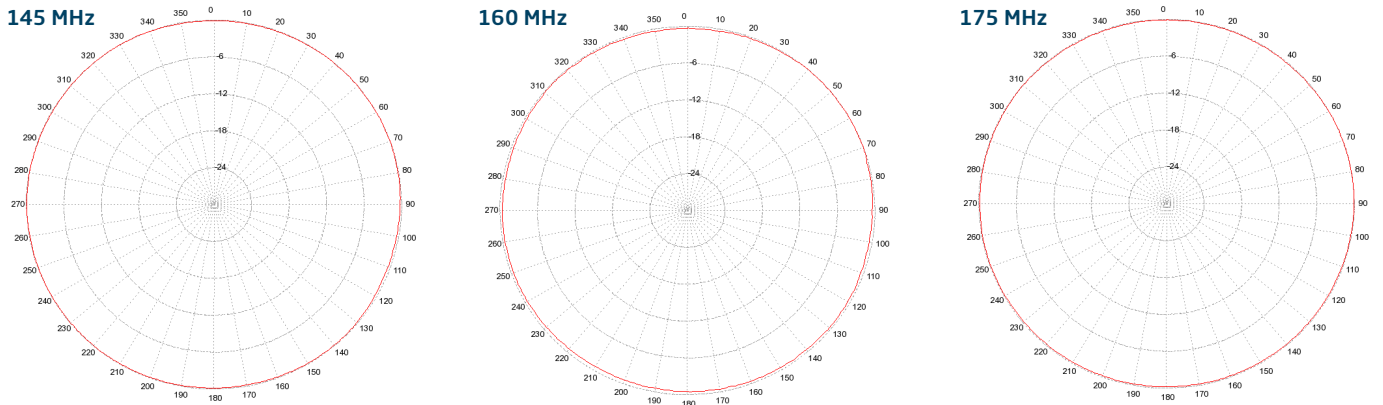

Data Sheet

System IAM:

3.5m 'RESQ'

136 - 175MHz

System Name:	System IAM 3.5m 'RESQ' 136-175MHz	
System Part Number:	Black:	952-203510-3-1
	Orange:	952-203510-5-1
	Blue:	952-203510-7-1
System Contents:	1 x 3.5m 51mm (11.5' 2") Integrated Antenna Mast 1 x Top Cap 3 x Guy Ropes 1 x Base Cap 6 x Red Rock Pegs 1 x Bag	
Deployed Height:	3.5m (11.5')	
Deployed Tube ID:	51mm (2")	
Mast Packed / Rolled Dimensions WxHxD:	150mm x 150mm x 150mm (6" x 6" x 6")	
System Weight:	2.3kg (5.1lb)*	
Frequency Range:	136 - 175MHz	
Radiation Pattern:	Omnidirectional	
Antenna Format:	Vertically Polarised Dipole	
Nominal Gain:	2.2 dBi	
VSWR:	< 2.1:1	
Power Rating:	25W c.w ¹	
Impedance:	50 ohms nominal	
Connection Type:	N-type(m) plug	
Construct and Finish:	Mast Body: PP-glass fibre composite with integrated dipole antenna External Finish: Polyester woven fabric in black, blue & orange Other colours available but MOQ will apply	
Environmental:	Operating Temp Range	-32 °C to +49 °C
	Storage Temp Range	-33 °C to +71 °C
	Waterproof & UV resistant	

* Without pegs

Notes: ¹Stated power rating is based on continuous transmit. Higher powers may be used depending on duty cycle and transmission duration protocols. Please contact your Rolatube representative to discuss your requirements before exceeding 25W.

3.5m RESQ Integrated Antenna Mast RF Data

1.0 VSWR

Rolatube 3.5m RESQ Integrated Antenna Mast (136 - 175 MHz) - VSWR Trace

2.0 Polar Plots (Gain dB)

3.0 Swept Gain (dBi)

3.5m RESQ Swept Gain

3.5m RESQ Integrated Antenna Mast Product Components