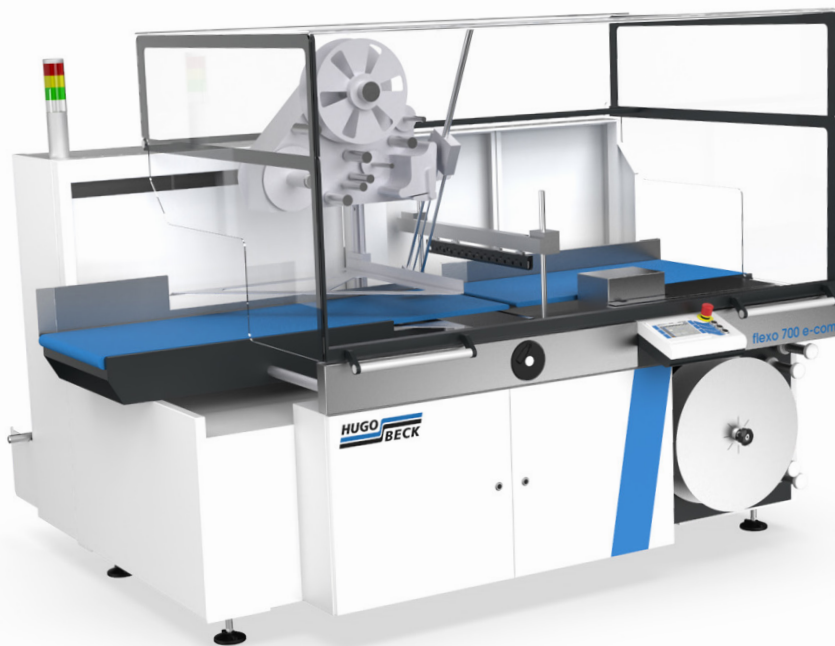

INTERMITTENT FORM FILL AND SEAL MACHINE

flexo 700 e-com (fit) **FILM PACKAGING FOR E-COMMERCE, MAIL ORDER AND LOGISTICS**

flexo 700 e-com flexo 700 e-com fit

With the flexo 700 e-com you are optimally equipped to meet the demands of film packaging for the e-commerce, mail order and logistics sectors.

Whether dealing with the direct dispatch of individual goods, packing groups of products or meeting the complex requirements of returned goods packaging for example, the **flexo 700 e-com** packs goods with a minimum use of film and automatically adjusts the film bags to the product's length as standard.

To support the precise fitting of shipping bags, the **flexo 700 e-com fit** model also adjusts the bag size to the product's width so that the machines fully automatically adjust to varying product sizes during the packaging process.

Additional options include the ability to add an easy-opening perforation to the bags as well as inserting a double-sided adhesive tape for resealing a bag for returns.

HIGHLIGHTS

- Tight bag packaging with lowest possible material use and optimum processing of the most diverse of film thickness and film types (e.g. recyclable mono-material films, recycled content films, etc.)
- Each bag size is automatically adapted to the product's length as standard, and also to the product's width as an option
- As an option, easy-opening perforation and inserting of a double-sided adhesive tape for resealing the bag
- Connection to ERP or control systems
- Integrated scanner with a controller for product detection and creation of a shipping label
- Free remote service