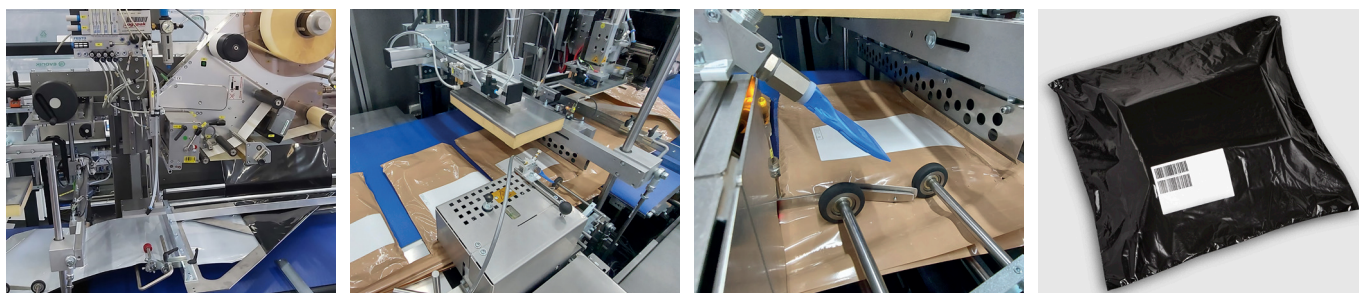

INTERMITTENT FORM FILL AND SEAL MACHINE

flexo 700 e-com (fit) **FILM PACKAGING FOR E-COMMERCE, MAIL ORDER AND LOGISTICS**

flexo 700 e-com flexo 700 e-com fit

With the flexo 700 e-com you are optimally equipped to meet the demands of film packaging for the e-commerce, mail order and logistics sectors.

Whether dealing with the direct dispatch of individual goods, packing groups of products or meeting the complex requirements of returned goods packaging for example, the **flexo 700 e-com** packs goods with a minimum use of film and automatically adjusts the film bags to the product's length as standard.

To support the precise fitting of shipping bags, the **flexo 700 e-com fit** model also adjusts the bag size to the product's width so that the machines fully automatically adjust to varying product sizes during the packaging process.

Additional options include the ability to add an easy-opening perforation to the bags as well as inserting a double-sided adhesive tape for resealing a bag for returns.

HIGHLIGHTS

- Tight bag packaging with lowest possible material use and optimum processing of the most diverse of film thickness and film types (e.g. recyclable mono-material films, recycled content films, etc.)
- Each bag size is automatically adapted to the product's length as standard, and also to the product's width as an option
- As an option, easy-opening perforation and inserting of a double-sided adhesive tape for resealing the bag
- Connection to ERP or control systems
- Integrated scanner with a controller for product detection and creation of a shipping label
- Free remote service