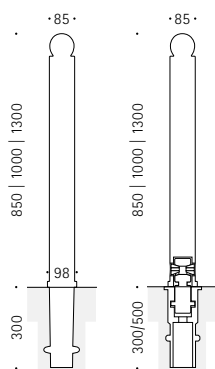

BOLLARD 014

- 014-1 | Cast aluminium | 850 mm
- 014-2 | Cast aluminium | 1000 mm
- 014-3 | Cast aluminium | 1300 mm

Specifications

Smooth cylindrical bollard made from cast aluminium with a sphere on the top.

Mounting

Removable with 3p-Technologie
Alternative: concrete embedment

Finish

Powder coating in standard RAL colours or DB 703

| | | Fixed mounting | 3p-Technologie |
|----------------------|---------|--------------------|--------------------|
| Bollard 014-1 | 850 mm | 014.001 | 014.020 |
| Bollard 014-2 | 1000 mm | 014.001.100 | 014.020.100 |
| Bollard 014-3 | 1300 mm | 014.001.130 | 014.020.130 |

BOLLARD 029

Cast aluminium | 900 mm

Specifications

Cylindrical smooth bollard made from cast aluminium with a spherical top.

Mounting

Removable with 3p-Technologie
Alternative: concrete embedment

Finish

Powder coating in standard RAL colours or DB 703

| | Fixed mounting | 3p-Technologie |
|--------------------|----------------|----------------|
| Bollard 029 | 029.001 | 029.020 |