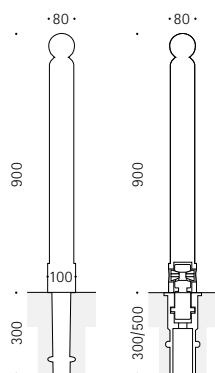

BOLLARD 014

- 014-1 | Cast aluminium | 850 mm
- 014-2 | Cast aluminium | 1000 mm
- 014-3 | Cast aluminium | 1300 mm

Specifications

Smooth cylindrical bollard made from cast aluminium with a sphere on the top.

BOLLARD 029

Cast aluminium | 900 mm

Specifications

Cylindrical smooth bollard made from cast aluminium with a spherical top.

Mounting

Removable with 3p-Technologie
Alternative: concrete embedment

Finish

Powder coating in standard RAL colours or DB 703

| | Fixed mounting | 3p-Technologie |
|--------------------|----------------|----------------|
| Bollard 029 | 029.001 | 029.020 |