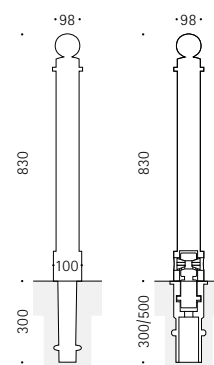

## BOLLARD 038

Cast aluminium | 830 mm

### Specifications

Cylindrical cast aluminium bollard with a circumferential ring below the spherical top piece.

## BOLLARD 040

Cast aluminium | 900 mm

### Specifications

Cylindrical cast aluminium bollard with a top sphere, a peripheral ring below the top, and another ring above the pedestal.