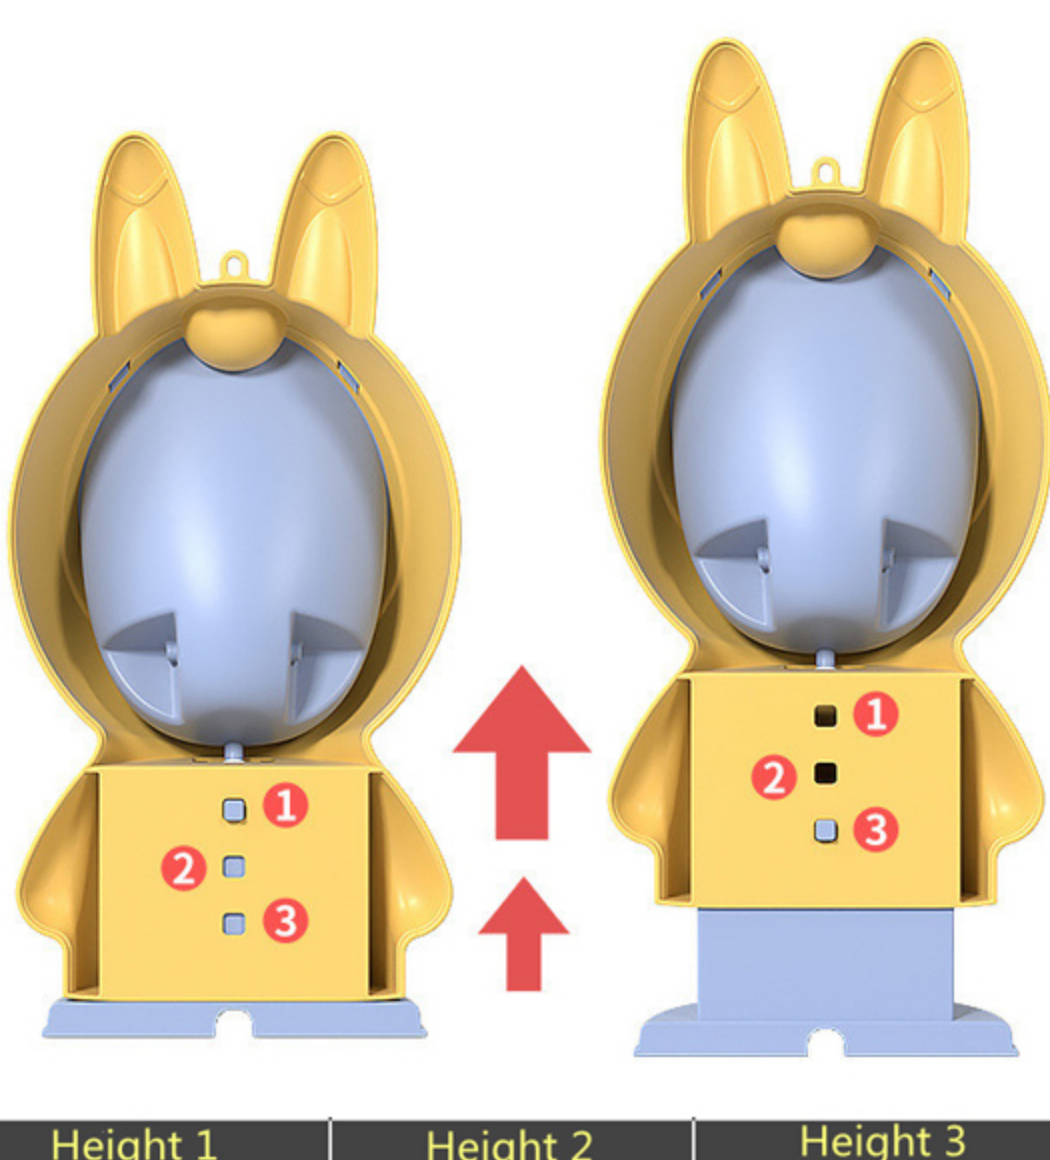

# BABY URINATES

## CAN BE HUNG ON THE WALL

## Three speed adjustment to grow taller with the baby

Height 1  
47.5cm

Height 2  
50.5cm

Height 3  
53.5cm

## Size of urinal after adjusting height