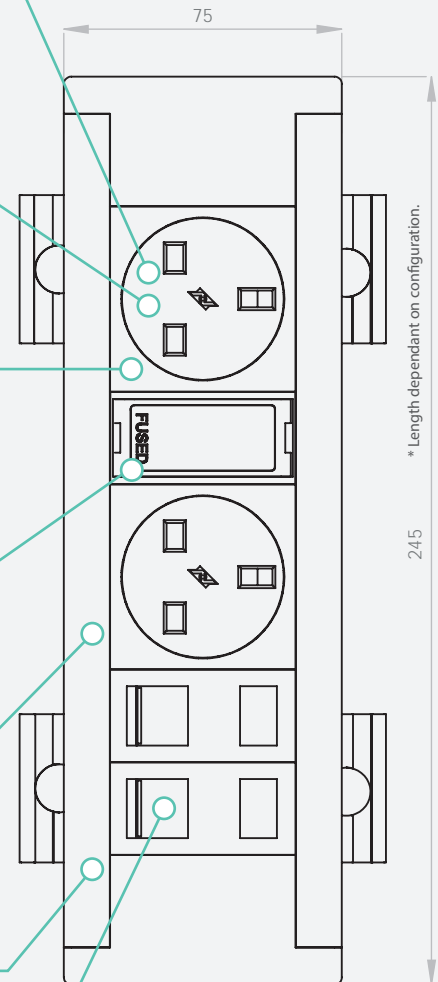

POWER OUTLET ORIENTATION

Power outlets are pre-fitted at any angle in 45° increments.

CONFIGURATIONS

The possibilities are nearly endless with a wide variety of power outlets, data/voice connections, switches and protection devices available in any configuration.

SWITCHES

The unit is able to house a 15A Thermal Overload Switch as well as other standard red or green switches depending on request.

PERIPHERAL OPTIONS

* USB Smart Charger available

MOUNTING

The Omega can be mounted in any work surface with a desk thickness ranging from 15mm to 30mm.

POWER OPTIONS

The unit has Hybrid Power capabilities (power & data) and is also able to house one or more circuits in a single unit.

All measurements are in millimeters unless otherwise indicated