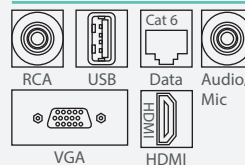

POWER OUTLET ORIENTATION

Power outlets are pre-fitted at any angle in 45° increments.

CONFIGURATIONS

The possibilities are nearly endless with a wide variety of power outlets, data/voice connections, switches and protection devices available in any configuration.

PROTECTION

Units can be fitted with fuses, RCCB, RCB, ELCB or filters to protect against power overloads.

AESTHETICS

The unit has a wide variety of colours and finishes for both metal and plastic components that are sure to complement any environment. Contact your distributor for more information.

SWITCHES

The unit is able to house a 15A Thermal Overload Switch as well as other standard red or green switches depending on request.

PERIPHERAL OPTIONS

* USB Smart Charger available

MOUNTING

The Omega can be mounted in any work surface with a desk thickness ranging from 15mm to 30mm.

POWER OPTIONS

The unit has Hybrid Power capabilities (power & data) and is also able to house one or more circuits in a single unit.

All measurements are in millimeters unless otherwise indicated