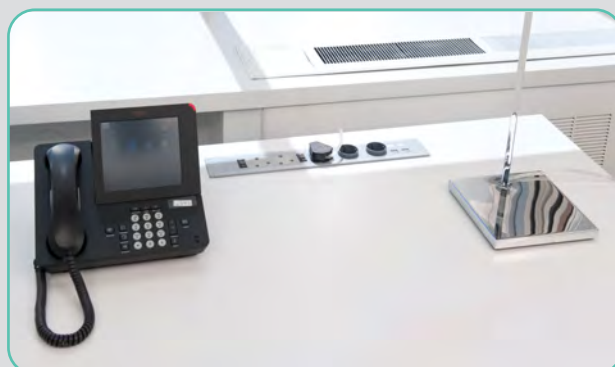

Simplify and manage any desk and enjoy easy access to power and data with the in-desk mounted Omega unit. Never struggle to reach a power or data outlet again!

POWER OUTLETS

Choose from 24 international power outlets available in black, grey and white. Optional colours also available. Contact your closest distributor for more information or visit: www.powerlogic.net

POWER OUTLET ORIENTATION

Power outlets are pre-fitted at any angle in 45° increments.

CONFIGURATIONS

The possibilities are nearly endless with a wide variety of power outlets, data/voice connections, switches and protection devices available in any configuration.

SWITCHES

The unit is able to house a 15A Thermal Overload Switch as well as other standard red or green switches depending on request.

PERIPHERAL OPTIONS

* USB Smart Charger available

MOUNTING

The Omega can be mounted in any work surface with a desk thickness ranging from 15mm to 30mm.