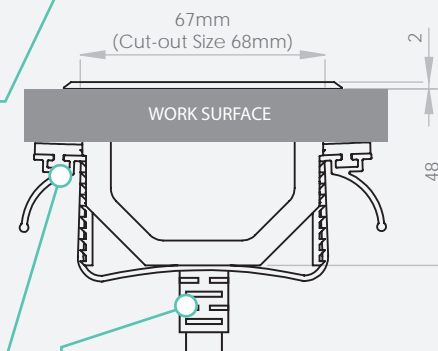

SWITCHES

The unit is able to house a 15A Thermal Overload Switch as well as other standard red or green switches depending on request.

PERIPHERAL OPTIONS

* USB Smart Charger available

MOUNTING

The Omega can be mounted in any work surface with a desk thickness ranging from 15mm to 30mm.

POWER OPTIONS

The unit has Hybrid Power capabilities (power & data) and is also able to house one or more circuits in a single unit.

All measurements are in millimeters unless otherwise indicated