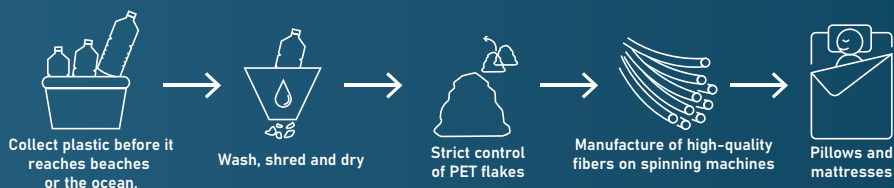

OCEAN
PLASTIC

SUSTAINABLE
FIBERS

Re- comfort Twin Pillow

Twin Pillow

Soft

100% Recycled fiber SUPPELLE^{blue}

200T / 500grs

Twin Pillow