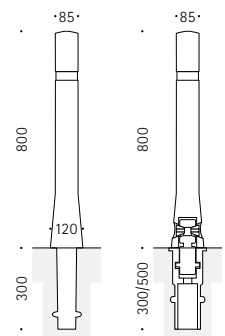

BOLLARD 069

Cast aluminium | 800 mm

Specifications

Cylindrical cast aluminium bollards with a wide, circular recess at the top and a tapering base.

Mounting

Removable with 3p-Technologie
Alternative: concrete embedment

Finish

- Powder coating in standard RAL colours or DB 703
- Reflected film protected in the recess

	Fixed mounting	3p-Technologie
Bollard 069	069.001	069.020

BOLLARD 070

Cast aluminium | 880 mm

Specifications

Cylindrical cast aluminium bollards with a wide, circular recess at the top and a cylindrical base.

Mounting

Removable with 3p-Technologie
Alternative: concrete embedment

Finish

- Powder coating in standard RAL colours or DB 703
- Reflected film protected in the recess

	Fixed mounting	3p-Technologie
Bollard 070	070.001	070.020