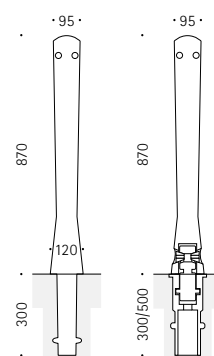

## BOLLARD 006-1

Cast aluminium | 870 mm

### Specifications

Conical bollard made from cast aluminium with two cast-in eyelets at the top.

### Mounting

Removable with 3p-Technology

Alternative: concrete embedment

CA

**1 BOLLARD 006-1**  
with 3p-Technology  
DB 703, 870 mm  
Art. N° 006.020  
**Hörnum-Sylt** Germany

**2 BOLLARD 006-1**  
with 3p-Technology  
DB 703, 870 mm  
Art. N° 006.020  
**Bunbury** Australia