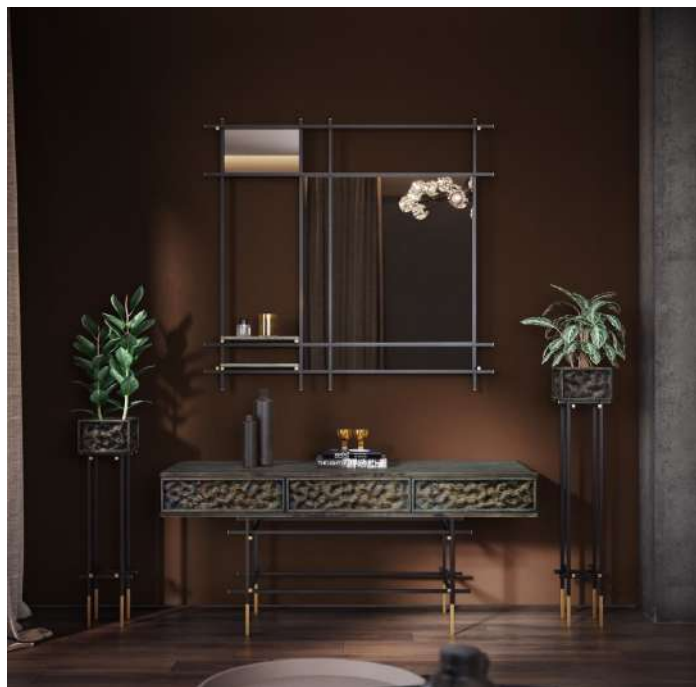

BLACK
MOON

interior
collection