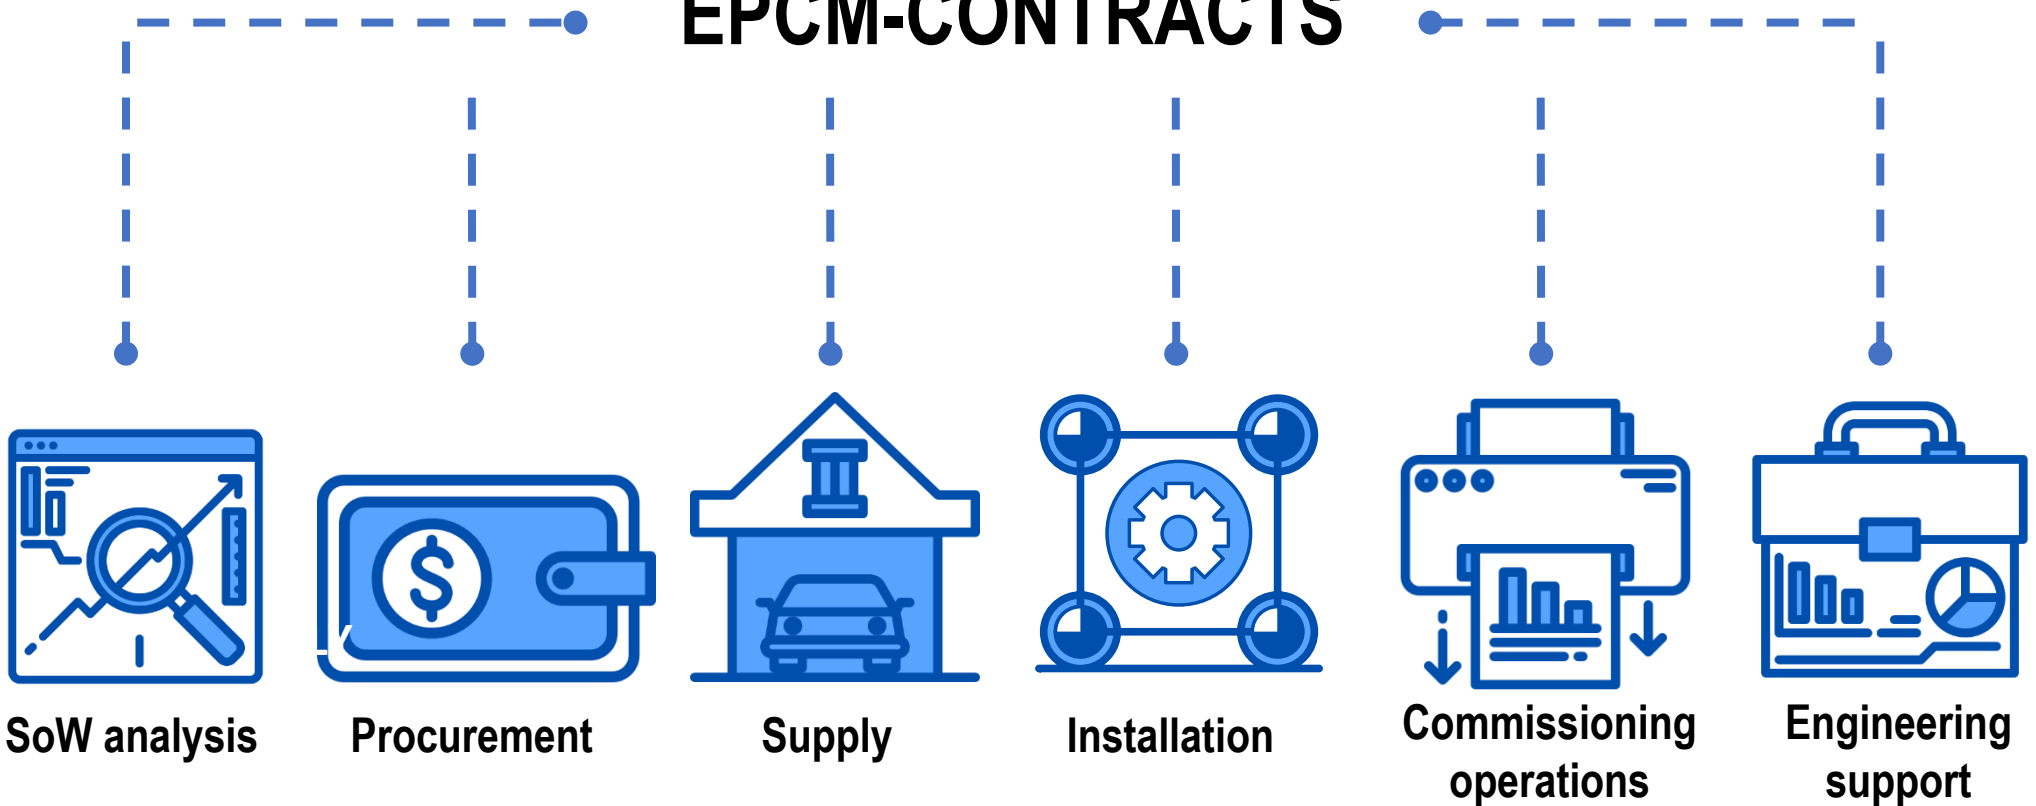

**READY-MADE SOLUTIONS
FOR DEVELOPMENT
OF YOUR BUSINESS**

Video Presentation of the Industrial
Warehouse Complex in Podolsk

EPCM-CONTRACTS

E (*Engineering*) - engineering and design; P (*Procurement*) - procurement and supplies; C (*Construction*) - assembly and installation; M (*Management*) - process management.

FAMA PROFI CENTRE

Modern industrial warehouse complex in Podolsk town

- 15 years of successful sales of BIOFA in 65 regions of Russia;
- central warehouse complex of category A with 3,000 pallet spaces in the town of Podolsk of the Moscow Region; additional logistics sites in Saint Petersburg, Yekaterinburg (category A, 24/7 access with no tonnage restriction);
- in-house production of paintwork materials with a capacity of 60 tonnes/month;
- guaranteed level of the warehouse stock balance;
- color-laboratory, programmed color matching, in-house coloristic system FAMA TINT;
- qualified team of engineering and technical specialists;
- pilot line for developing and testing technologies and the application of UV-materials with a capacity of 5,000 sq.m/month;
- in-house vehicle fleet, free delivery.

**Video Presentation of the Industrial
Warehouse Complex in Podolsk**

STATEMENT OF WORK ANALYSIS

Complexed turnkey solution

- ☑ qualified team of engineering and technical specialists and chemical-process engineers;
- ☑ in-house scientific research laboratory and color studio;
- ☑ modern laboratory equipment and professional software.

PROCUREMENT AND SUPPLY

Complexed turnkey solution

- ☑ selecting and purchasing equipment at domestic and global manufacturers in accordance with the SoW of the customer;
- ☑ complete customs clearance of export and import operations;
- ☑ transport logistics, in-house vehicle fleet.